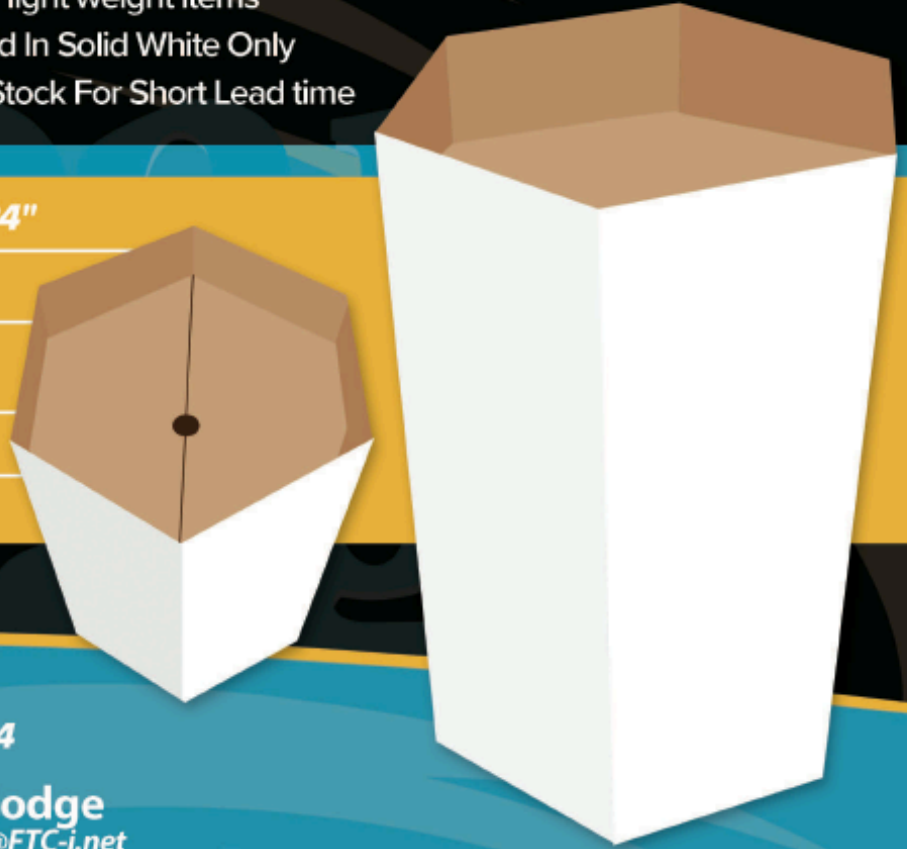

www.teamimagemarketing.com

2ft. Economy Bin Standard

- *No minimum order quantity
- *For light weight items
- *Sold In Solid White Only
- *In Stock For Short Lead time

Overall Dimensions	24 x 24 x 34"
Hexagon Tray Dimensions	24 x 24 x 5"
Master Carton Dimensions (22 bins per carton)	40 x 36 x 20"
Carton Weight	93 lbs
Optional Header Dimensions	28.5 x 7"